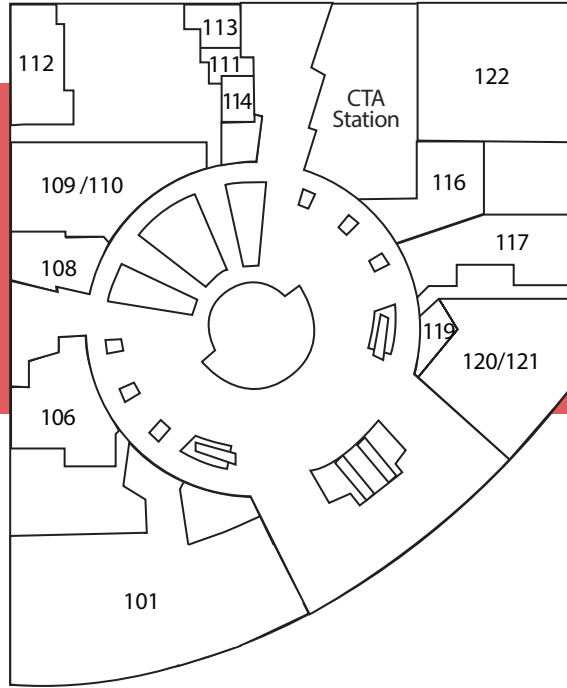

DIRECTORY

Concourse (Lower Level)

- C24 A & B Convenience Store
- C16 Arby's
- C02 Burger King
- C06 C.C's Wings & Chicken
- C11 City Rock
- C10 Dunkin' Donuts
- C14 Illinois Vehicle Insurance
- C08 KFC Express
- C07 M Burger
- C18 Marcello's Market & Deli
- C15 New Orleans Kitchen
- C17 Panda Express
- C03 PINKYS
- C12A Pita Express
- C01 Sbarro Fresh Italian Cooking
- C00 Secretary of State Office
- C25 Shoe Hospital
- C18 SUBWAY
- C19 Taco Bell Express
- C23 Atrium Management Office

Updated 3/18

Ground Level

- 116 Amerinkas Native Art & Craft
- 113 Currency Exchange
- 112 Dunkin' Donuts
- 117 Fashion Nails & Spa
- 108 GNC - General Nutrition
- 123 H&R Block
- 111 Illinois Lending Corporation
- 114 Lobby Newsstand
- 119 Momadou's Jewelry & Clothing
- 106 Payless Shoesource
- 120/121 PNC Bank
- 122 Ronny's Original Steakhouse
- 104 Rosin Eyecare
- 106/107 Sprint
- 109/110 US Postal Service / US Postal Lockboxes
- 101 Walgreens