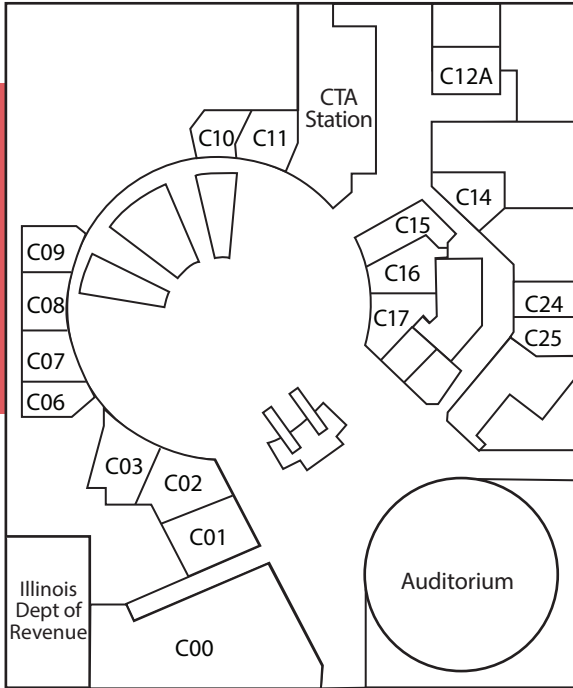

DIRECTORY

Concourse (Lower Level)

- C24 A & B Convenience Store
- C16 Arby's
- C02 Burger King
- C06 C.C's Wings & Chicken
- C11 City Rock
- C10 Dunkin' Donuts
- C14 Illinois Vehicle Insurance
- C08 KFC Express
- C07 M Burger
- C18 Marcello's Market & Deli
- C15 New Orleans Kitchen
- C17 Panda Express
- C03 PINKYS
- C12A Pita Express
- C01 Sbarro Fresh Italian Cooking
- C00 Secretary of State Office
- C25 Shoe Hospital
- C18 SUBWAY
- C19 Taco Bell Express
- C23 Atrium Management Office

Updated 3/18

Ground Level

- 116 Amerinkas Native Art & Craft
- 113 Currency Exchange
- 112 Dunkin' Donuts
- 117 Fashion Nails & Spa
- 108 GNC - General Nutrition
- 123 H&R Block
- 111 Illinois Lending Corporation
- 114 Lobby Newsstand
- 119 Momadou's Jewelry & Clothing
- 106 Payless Shoesource
- 120/121 PNC Bank
- 122 Ronny's Original Steakhouse
- 104 Rosin Eyecare
- 106/107 Sprint
- 109/110 US Postal Service / US Postal Lockboxes
- 101 Walgreens

Second Level

- 213 AND Agency LLC
- 207/208 Credit Union 1
- 204/205 Lifesource Blood Services
- 209 Randolph Cleaners
- 206 Supercuts