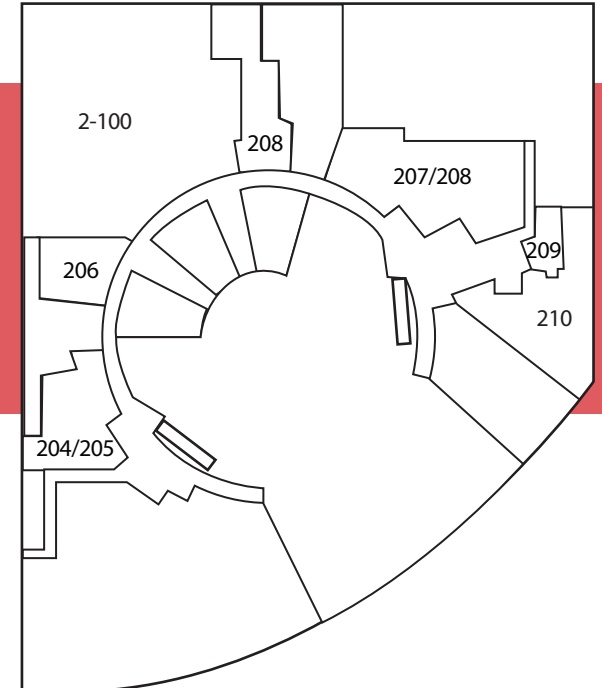

DIRECTORY

Concourse (Lower Level)

- C24 A & B Convenience Store
- C16 Arby's
- C02 Burger King
- C06 C.C's Wings & Chicken
- C11 City Rock
- C10 Dunkin' Donuts
- C14 Illinois Vehicle Insurance
- C08 KFC Express
- C07 M Burger
- C18 Marcello's Market & Deli
- C15 New Orleans Kitchen
- C17 Panda Express
- C03 PINKYS
- C12A Pita Express
- C01 Sbarro Fresh Italian Cooking
- C00 Secretary of State Office
- C25 Shoe Hospital
- C18 SUBWAY
- C19 Taco Bell Express
- C23 Atrium Management Office

Updated 3/18

Ground Level

- 116 Amerinkas Native Art & Craft
- 113 Currency Exchange
- 112 Dunkin' Donuts
- 117 Fashion Nails & Spa
- 108 GNC - General Nutrition
- 123 H&R Block
- 111 Illinois Lending Corporation
- 114 Lobby Newsstand
- 119 Momadou's Jewelry & Clothing
- 106 Payless Shoesource
- 120/121 PNC Bank
- 122 Ronny's Original Steakhouse
- 104 Rosin Eyecare
- 106/107 Sprint
- 109/110 US Postal Service / US Postal Lockboxes
- 101 Walgreens